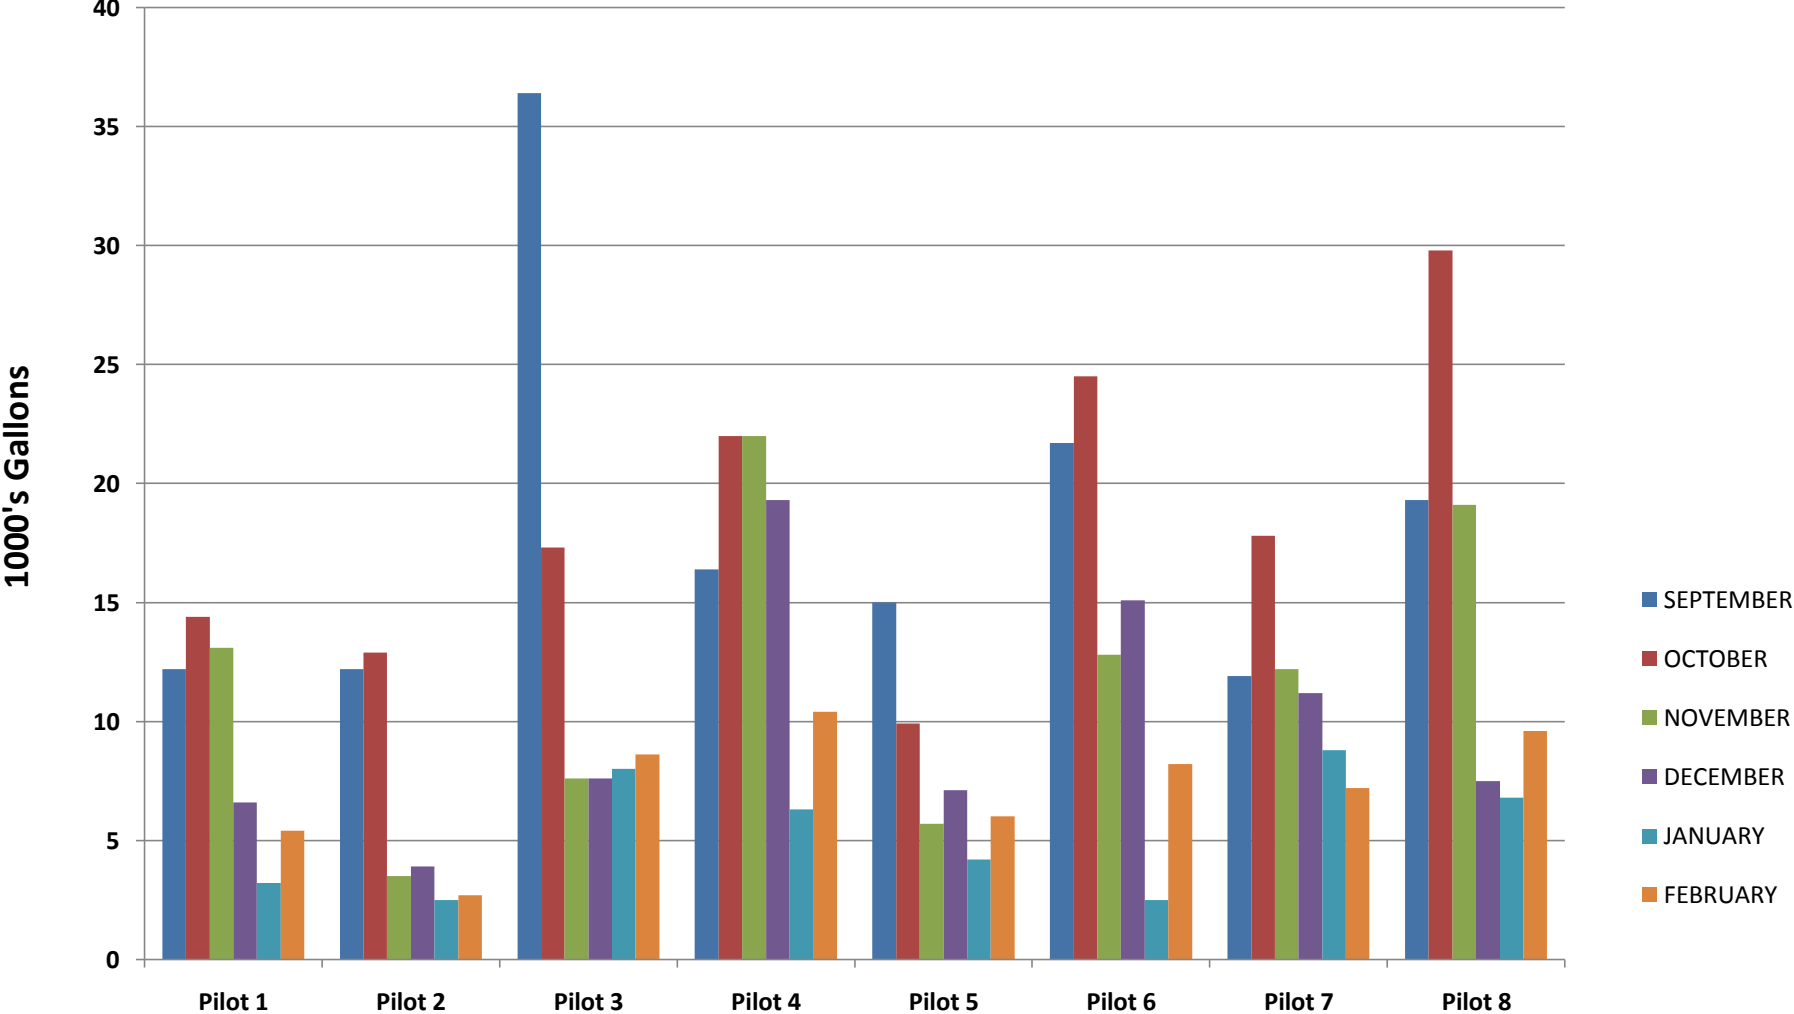

Total Water Use

1000's Gallons

Household Water Use

Gallons/Day

Clothes Washer Utilization

Loads/Day*

Dishwasher Utilization

Loads/Day

Household Daily Showers