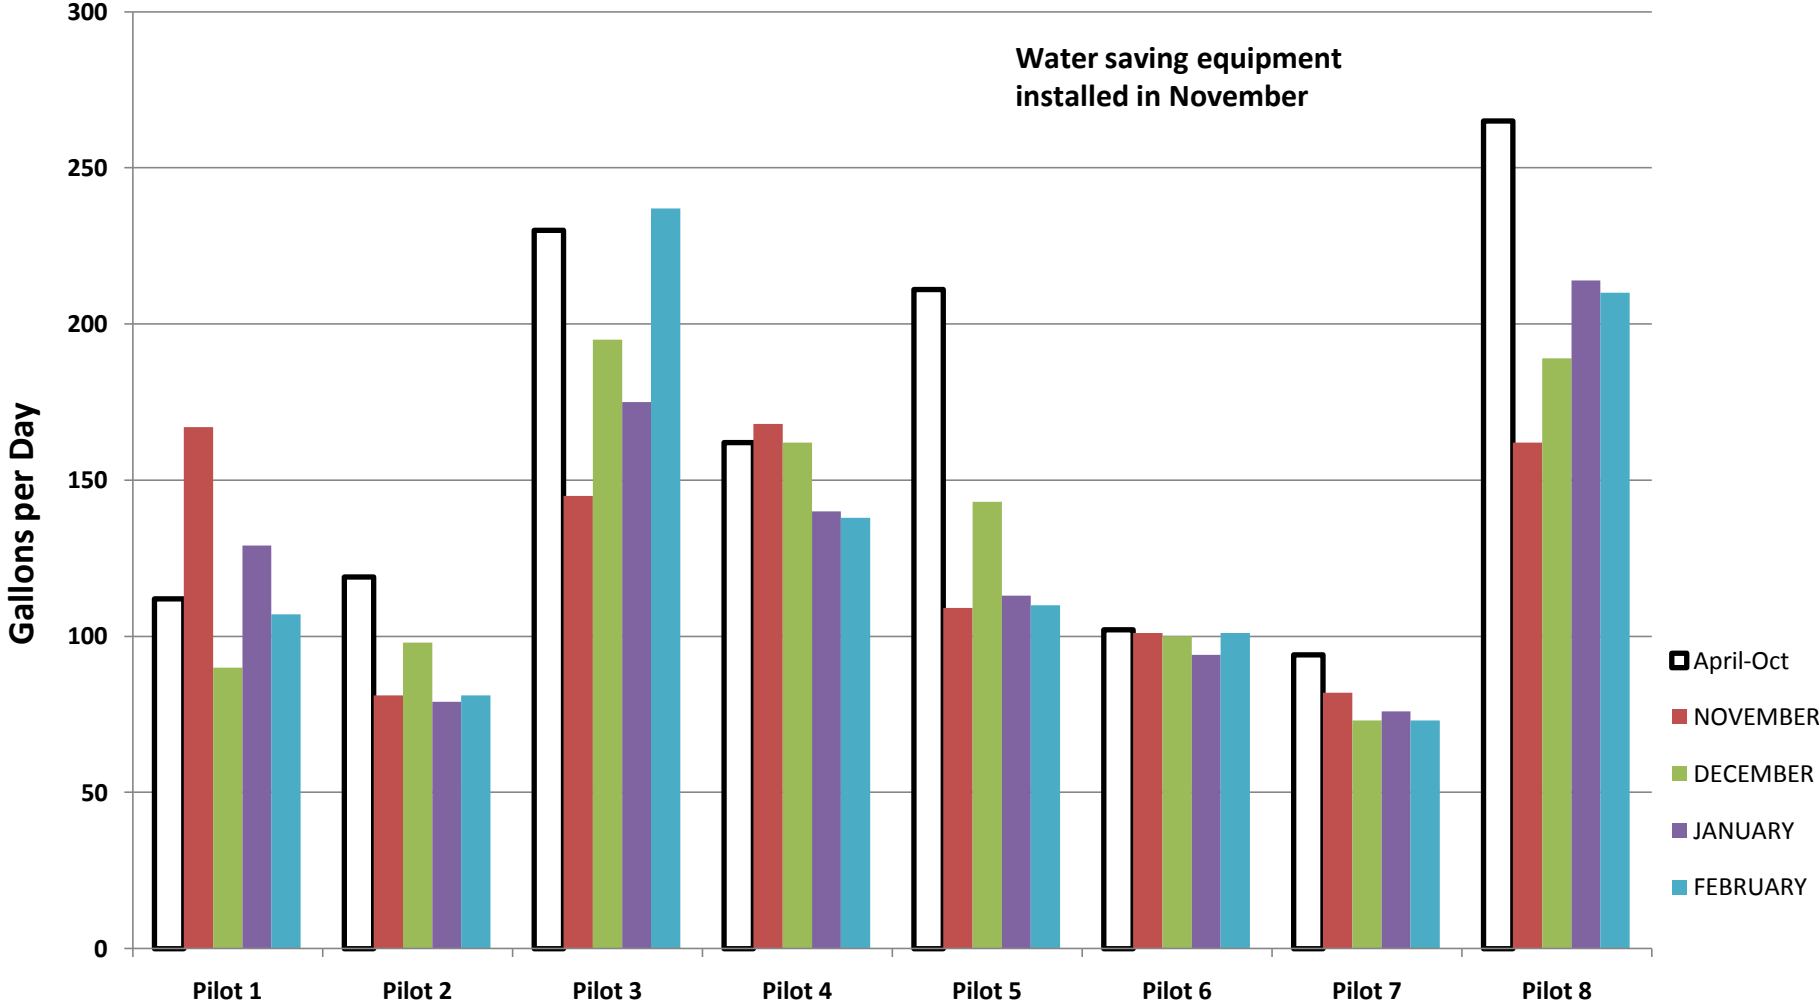

Total Water Use

1000's Gallons

Household Water Use

Gallons/Day

Clothes Washer Utilization

Loads/Day*

Dishwasher Utilization

Loads/Day

Household Daily Showers