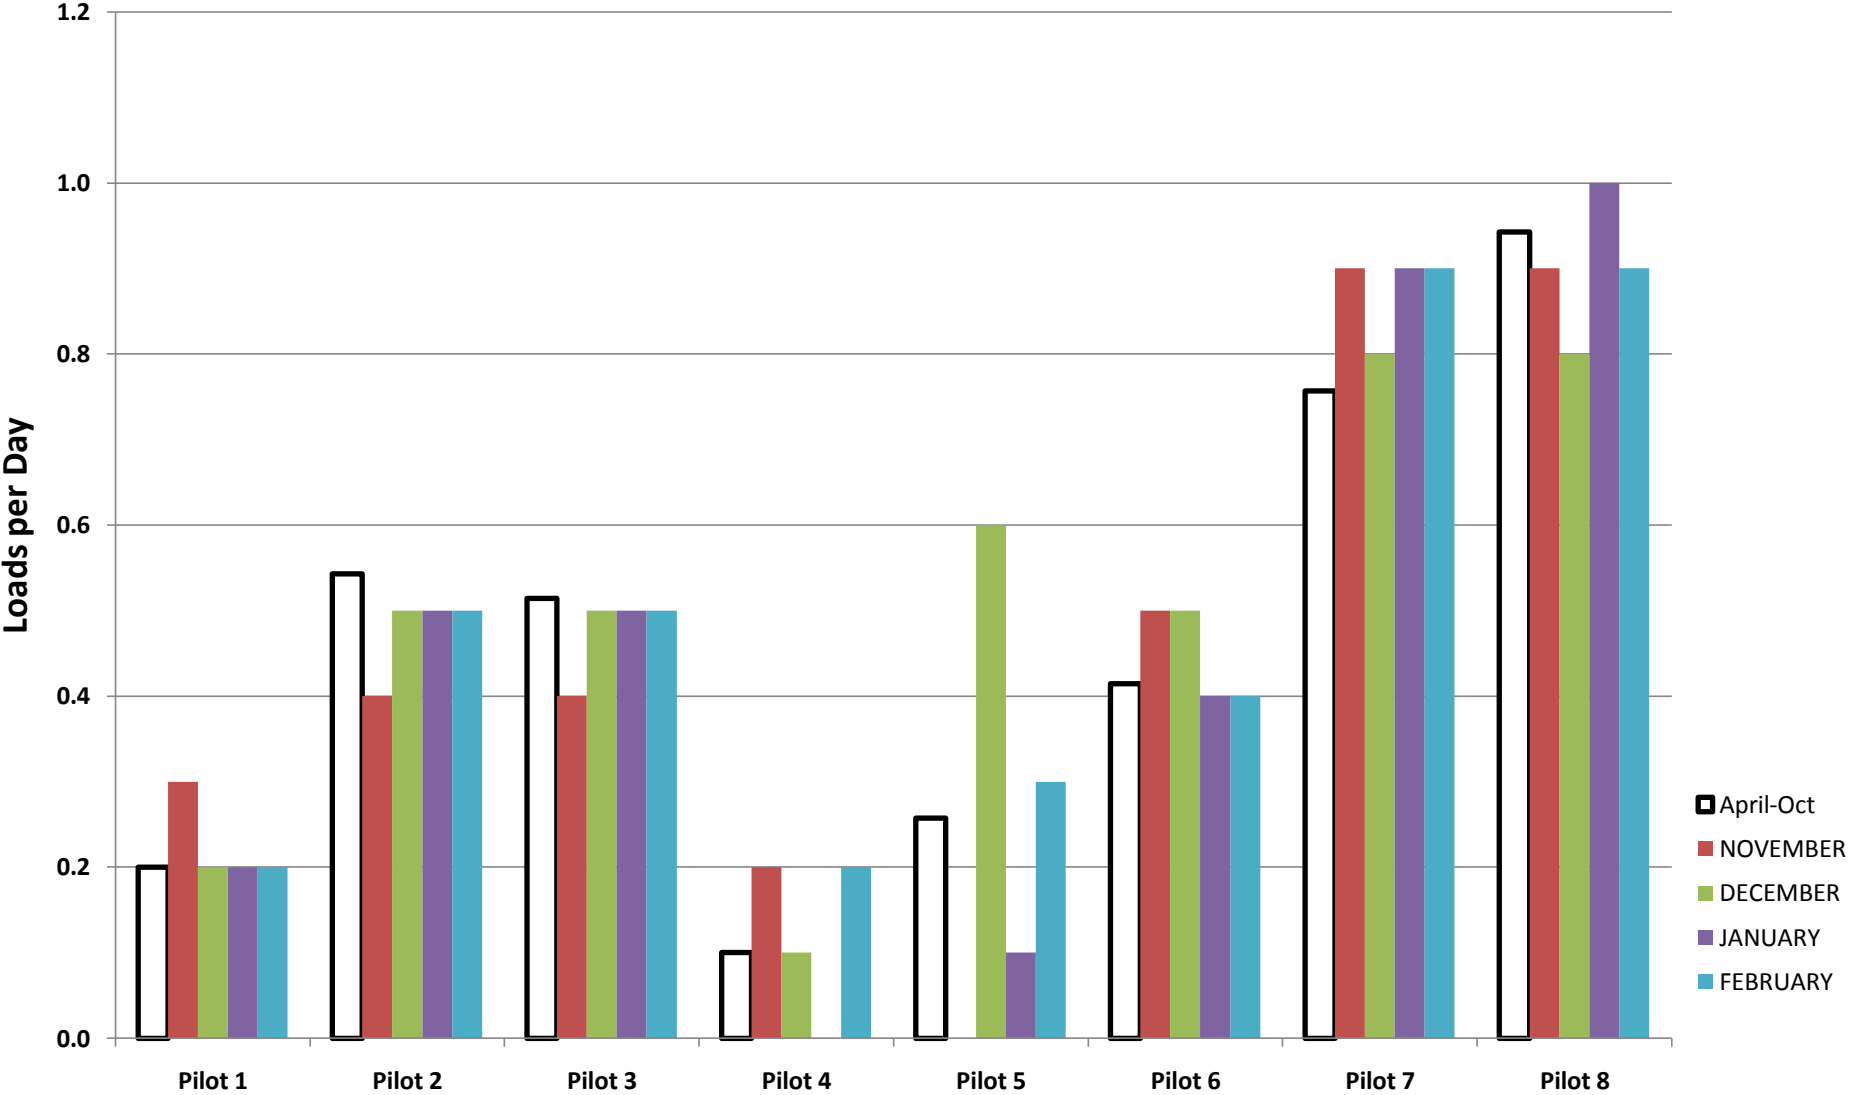

Total Water Use

1000's Gallons

Household Water Use

Gallons/Day

Clothes Washer Utilization

Loads/Day*

Dishwasher Utilization

Loads/Day

Household Daily Showers