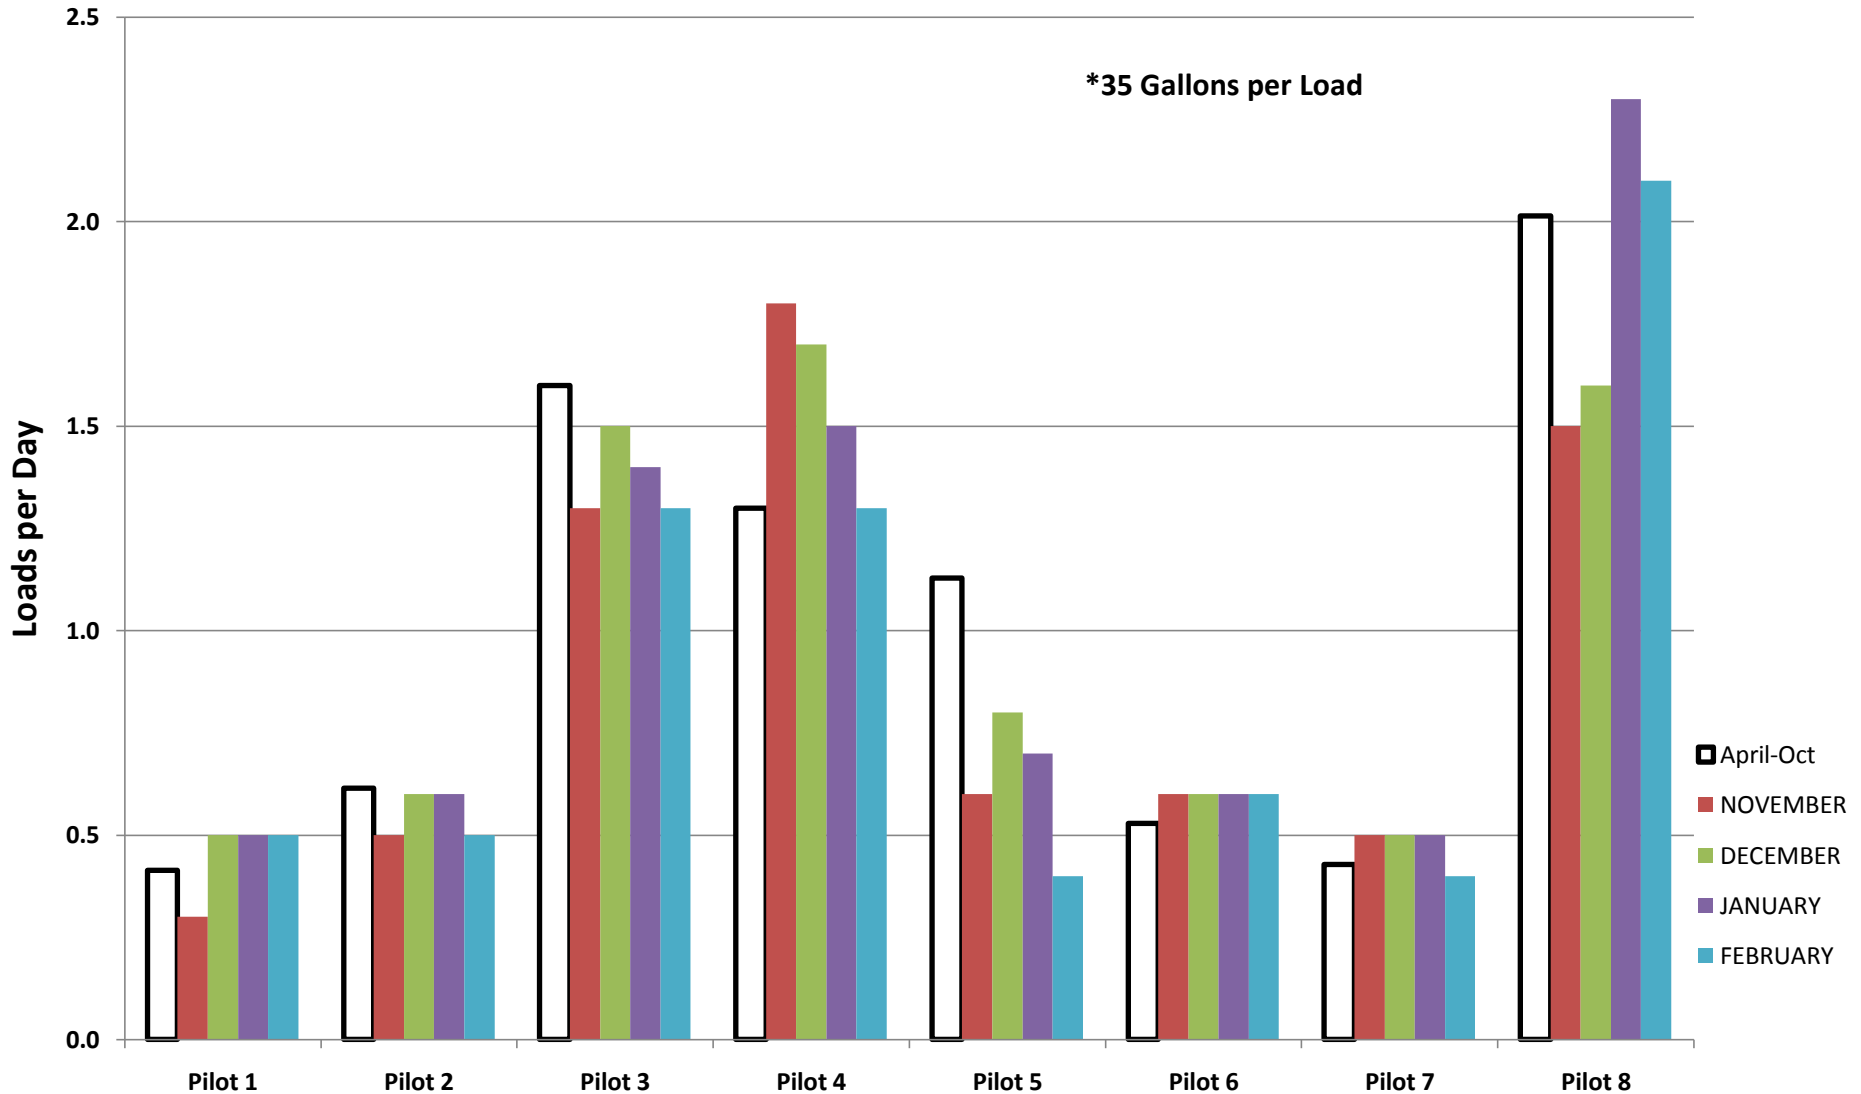

Total Water Use

1000's Gallons

Household Water Use

Gallons/Day

Clothes Washer Utilization

Loads/Day*

Dishwasher Utilization

Loads/Day

Household Daily Showers